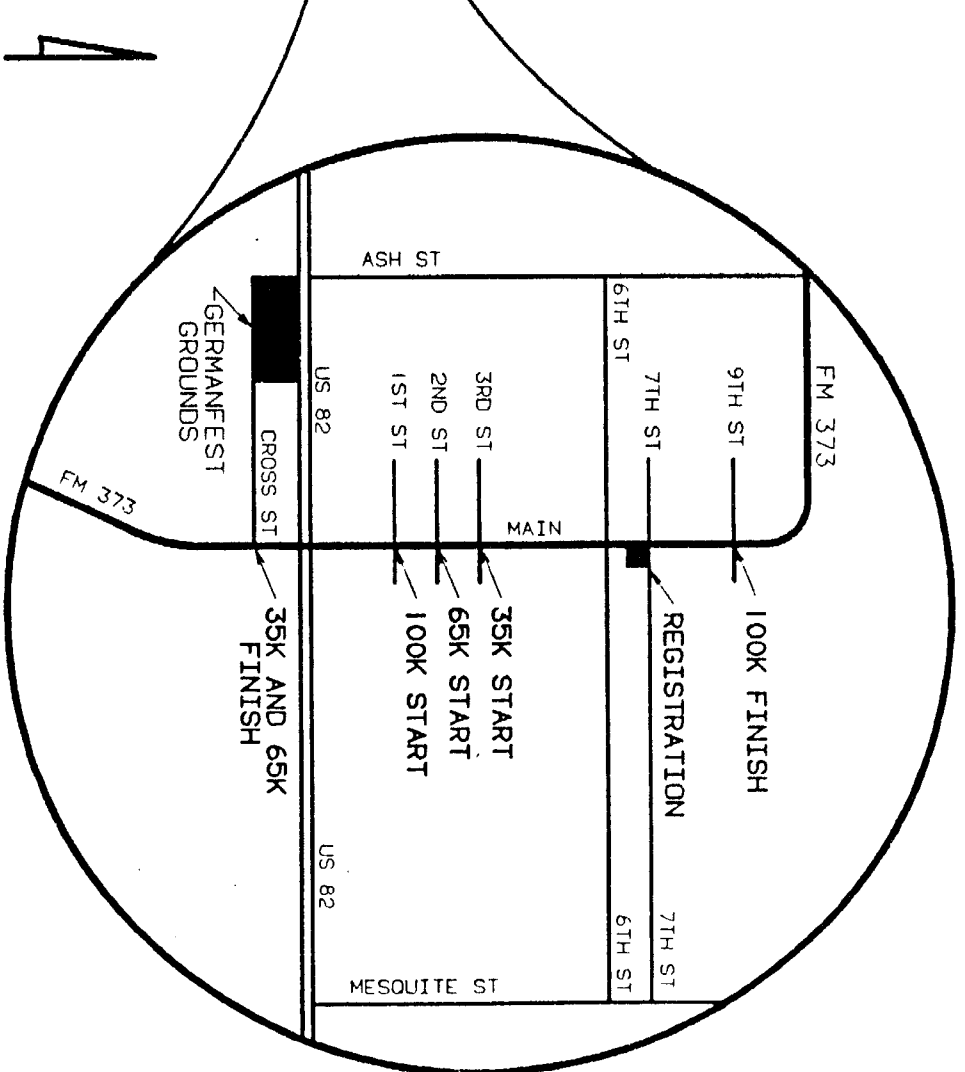

GERMANFEST

METRIC CENTURY BICYCLE RALLY

KEY

- 100K COURSE
- - - 65K COURSE
- · - · 35K COURSE