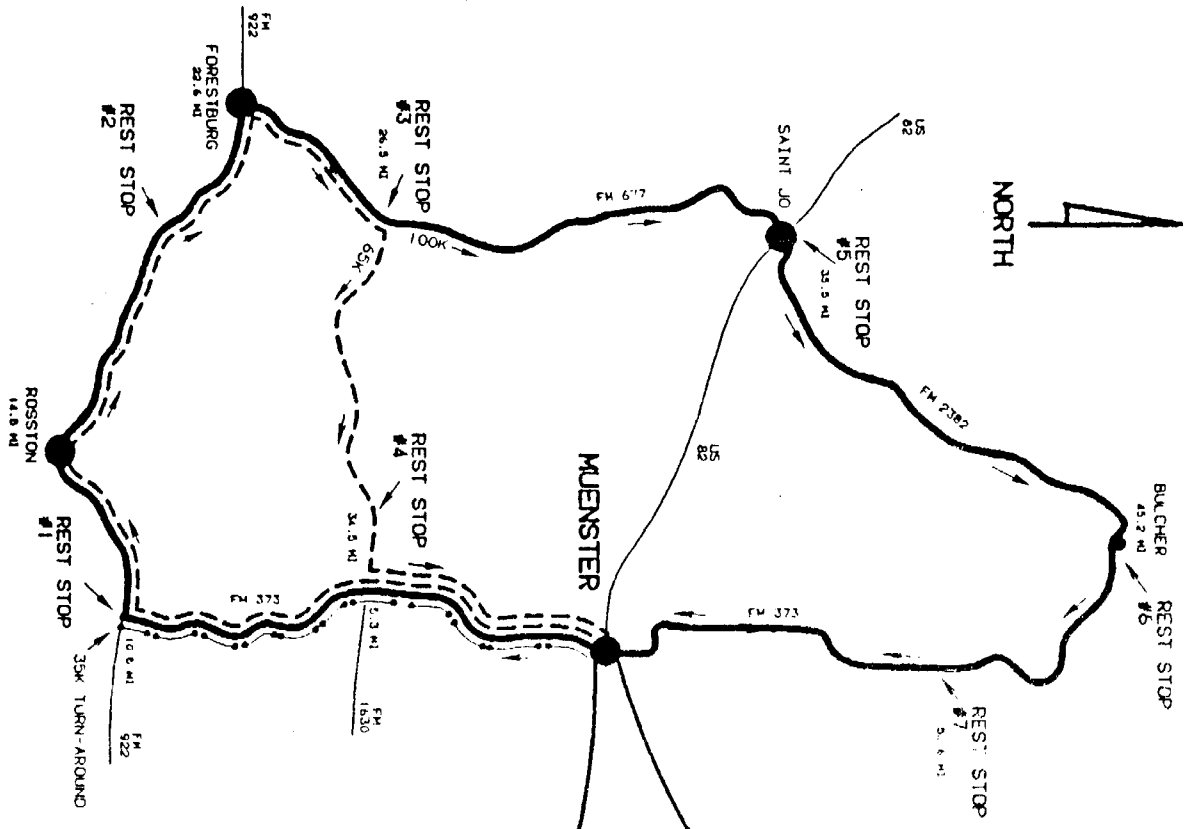

GERMANFEST

METRIC CENTURY BICYCLE RALLY

KEY

- 100K COURSE
- - - 65K COURSE
- · - · 35K COURSE